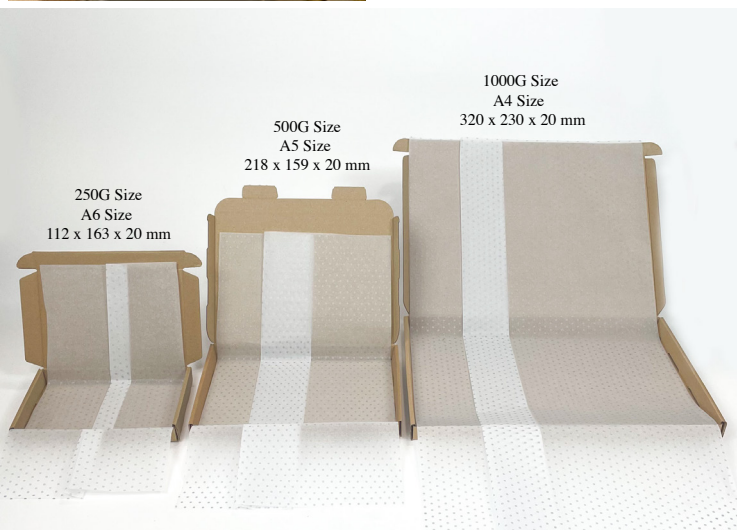

## BRANDED GIFT NOTES

For an extra 25p per box, we can include a Printed Gift Note with your text and logo on in the boxes.

- \* Minimum order of 50 Boxes

**Chameleon**  
DESIGN AND PRINT

200g of Pick & Mix  
*\*Different Dietary Options available*

250G Size  
A6 Size  
112 x 163 x 20 mm

500G Size  
A5 Size  
218 x 159 x 20 mm

1000G Size  
A4 Size  
320 x 230 x 20 mm